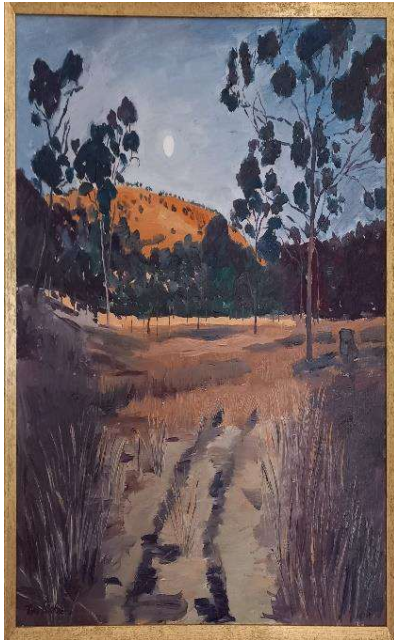

Malvern Artists' Society
Presents
an exhibition of paintings
by Toni Bucknell and Rob (Sam) Sneddon

Toni's paintings are original impressions of landscapes from travels in Australia and overseas. Included are works which draw on the love of music. Toni has been referred to in several publications including Artists and Galleries of Australia.

Included in Rob's exhibition of oil paintings are recent works inspired by Australian urban and coastal scenes, together with European images and social commentary. He has exhibited widely and paintings have featured in Australian art publications.