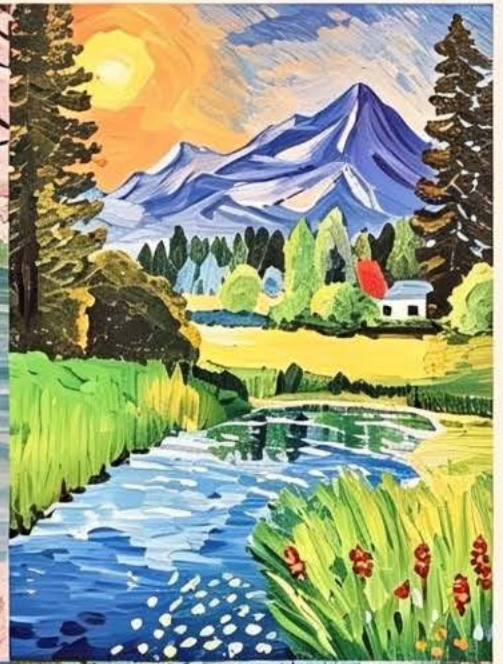

Boundaries in the World

Elephant Artclub's
10th Anniversary
Art Show

Date: 08/08-10/08/2026 Opening: 08/08/2026, 2pm
Address: Malvern Artists' Society
1297-1299 High St Malvern Vic. 3144

Elephant Artclub